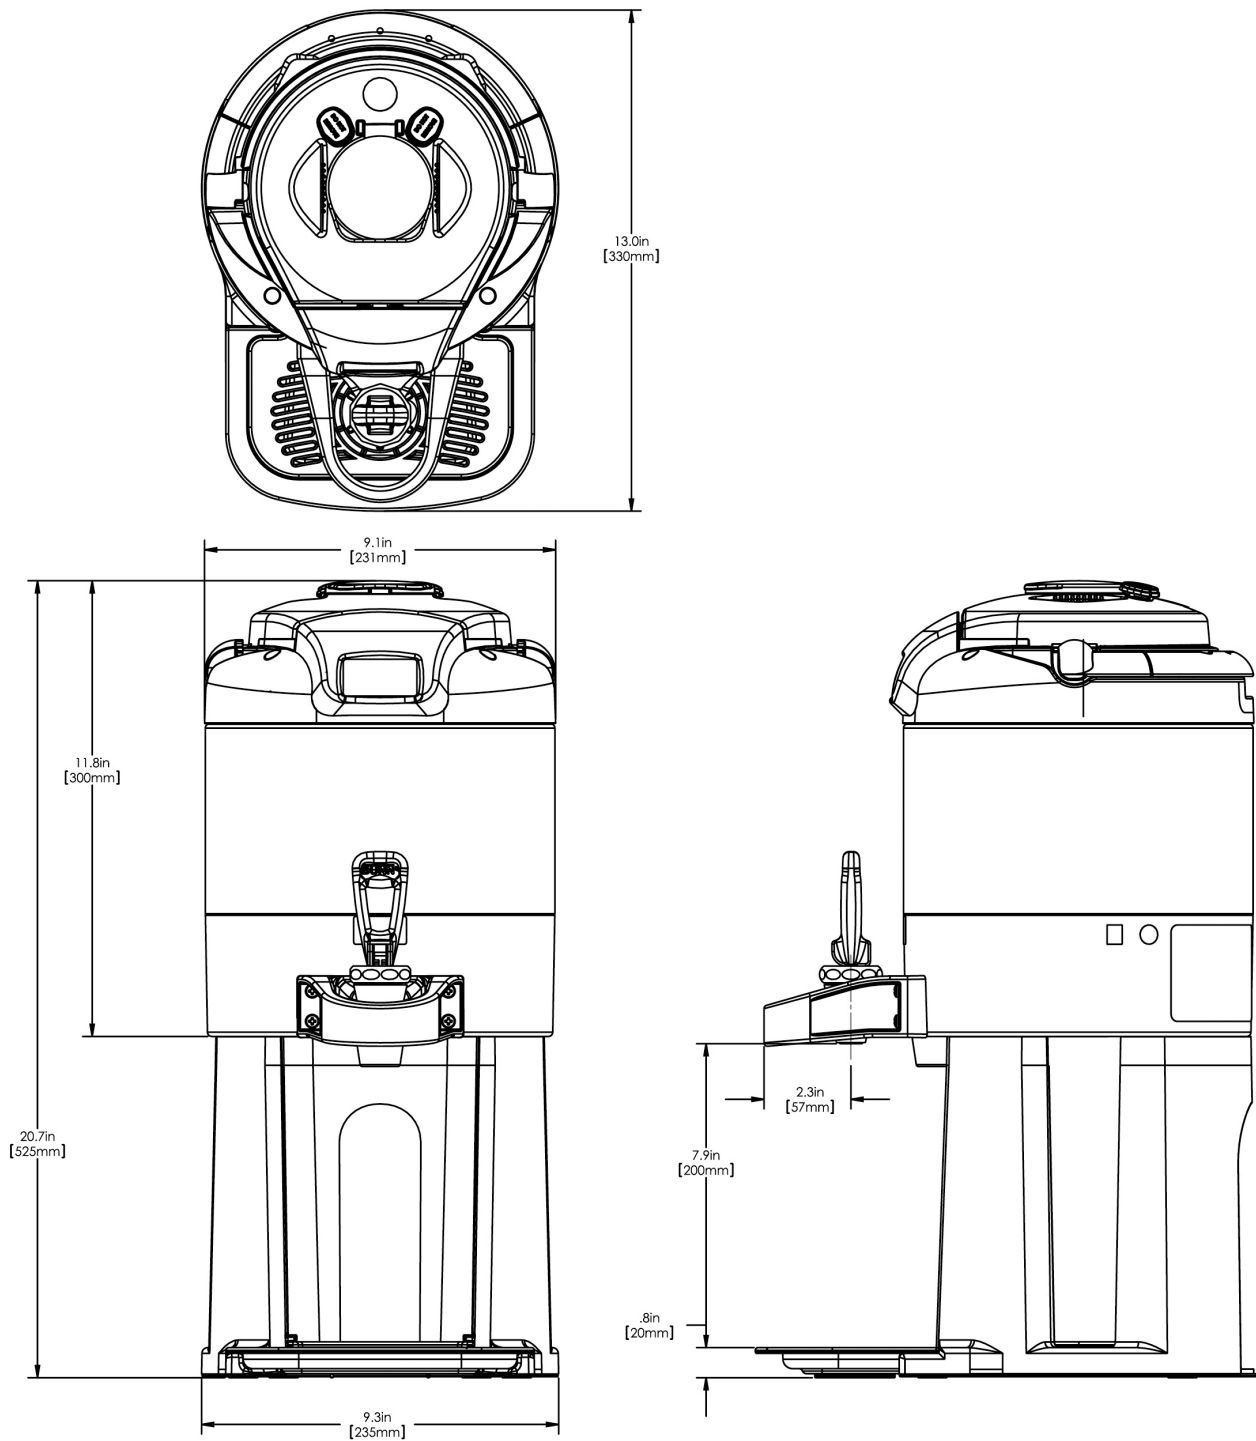

1Gal(3.8L) TF Srvr w/ Base, DSG SST

20.7" x 13.0" x 9.3"
(52.6cm x 33.0cm x 23.6cm)

- Digital sight gauge operates on four easily replaceable AAA batteries with an average 1-year lifespan. Display shows low battery symbol when replacement is needed
- Unique lid design features a pour spout for easy emptying and cleaning
- Vacuum insulated to keep coffee hot for hours
- Volume indicator displays how much coffee is left inside the server
- Four-hour digital count-up timer
- Soft-grip bail handle for easy transportation
- Brew-through lid
- Contemporary styling and wrap program for maximum merchandising
- Drip tray is easily removed for cleaning or to provide extra clearance for dispensing into pitchers
- Fast flow faucet
- Ideal for use with Single or Dual TF DBC Brewers
- Large cup clearance allows for dispensing into cups, decanters and thermal carafes
- Translucent faucet guard provides increased visibility while dispensing

Agency:

Specifications

Product #: 42700.0000

Finish: Stainless

Additional Features

Holding Capacity

English	Metric
-	-

BUNN® reserves the right to change specifications and product design without notice. Such revisions do not entitle the buyer to corresponding changes, improvements, additions or replacements for previously purchased equipment. For most current specifications and other info visit bunn.com.

Created on:
07/31/2017

	Unit			Shipping				
	Width	Height	Depth	Width	Height	Depth	Weight	Volume
English	9.3 in.	20.7 in.	13.0 in.	-	-	-	15.500 lbs	2.500 ft ³
Metric	23.6 cm	52.6 cm	33.0 cm	-	-	-	7.031 kgs	0.071 m ³